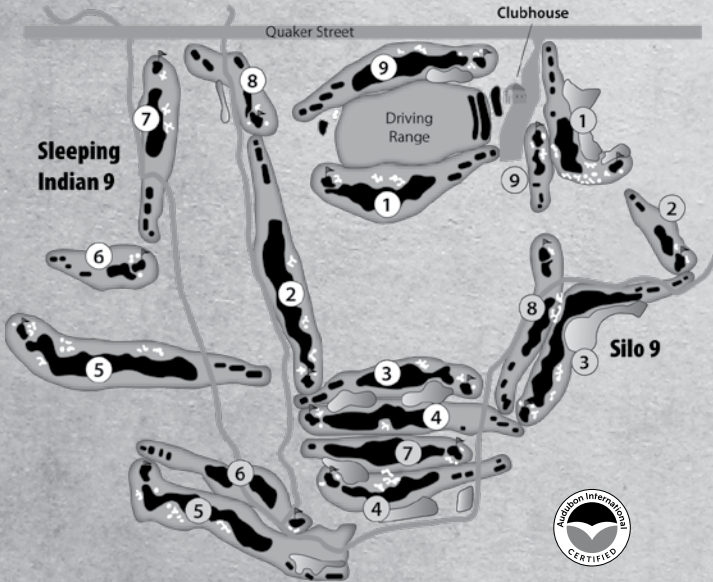

Course Policies

All players are expected to know and follow all course policies.
If you are unfamiliar please ask a staff member or visit our website
www.westwoodsgolf.com

Silo - Sleeping Indian

West Woods
Golf Club

Special Thanks to Jefferson County Open Space

6655 Quaker Street • Arvada, Colorado 80007
720.898.7370 • www.westwoodsgolf.com

Silo

Sleeping Indian

HOLE	1	2	3	4	5	6	7	8	9	OUT		1	2	3	4	5	6	7	8	9	IN	TOT	HCP	NET
Copper 71.5/143	360	174	518	407	523	380	403	365	147	3277	I N T I A L	381	536	371	443	539	188	366	193	410	3427	6704		
Iron M 69.4/131 L 75.4/151 68.2/125	334	149	497	383	514	359	380	335	131	3082		357	509	337	415	496	174	345	156	381	3170	6252		
Silver M 66.4/116 L 72.0/131 70.4/129	301	127	443	313	455	340	317	310	121	2727		324	463	302	331	464	134	310	132	348	2808	5535		
Gold M 64.4/105 L 68.9/127	271	122	414	286	409	320	309	267	98	2496		292	412	287	300	455	112	275	119	315	2567	5063		
Orange M 61.3/98 L 63.6/117	178	98	315	266	294	255	243	263	98	2010		240	355	245	265	370	112	220	90	255	2152	4162		
Par	4	3	5	4	5	4	4	4	3	36			4	5	4	4	5	3	4	3	4	36	72	
Men's Handicap	7	9	1	3	2	4	6	5	8			6	2	5	3	1	9	4	8	7				
Ladies' Handicap	5	8	3	6	2	1	7	4	9			7	2	5	6	1	9	4	8	3				
Scorer:											© Golf ScoreCards, Inc. 10/2025 1-800-238-7267										Attest:		Date:	